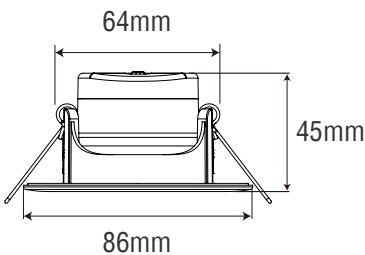

Dimensions

5RS168

Total Power:	5W
Size:	86×45mm
Cutout:	Φ 65-70mm
lm:	450-500 lm
CCT Changeable:	2700K 3000K 4000K

CCT switchable

Suzhou Radiant Lighting Technology Co.,Ltd

www.lediantlighting.com

+86-0512-58428167